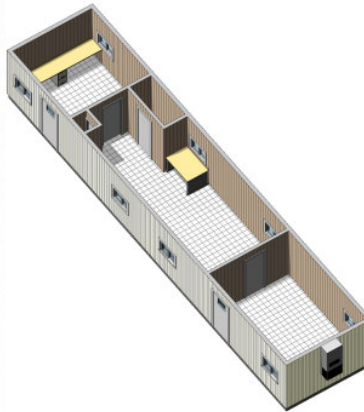

JS1264 OFFICE TRAILER

The Jobsite JS1264 office trailer is a large office trailer with 11'9" x 60' of interior space that is ideal for construction, sales, security offices, temporary classrooms and medical facilities. It is available with an optional bath.

Features, Options and Specifications,

The following tables list standard features, options and specifications available on the JS1264 office trailer. Further customization of Jobsite's trailers can be provided as well.

Specifications	JS1264
Width	12'
Length	64'
Box Width	11'9"
Box Length	60'
Square Footage	705 ft ²
Restrooms	optional
Desks	4
Files Cabinets	2
Plan Table	1

Floor Plans

MODEL JS1264

*Note – Features, specifications and floor plans for reference only and subject to change, please contact office for current inventory