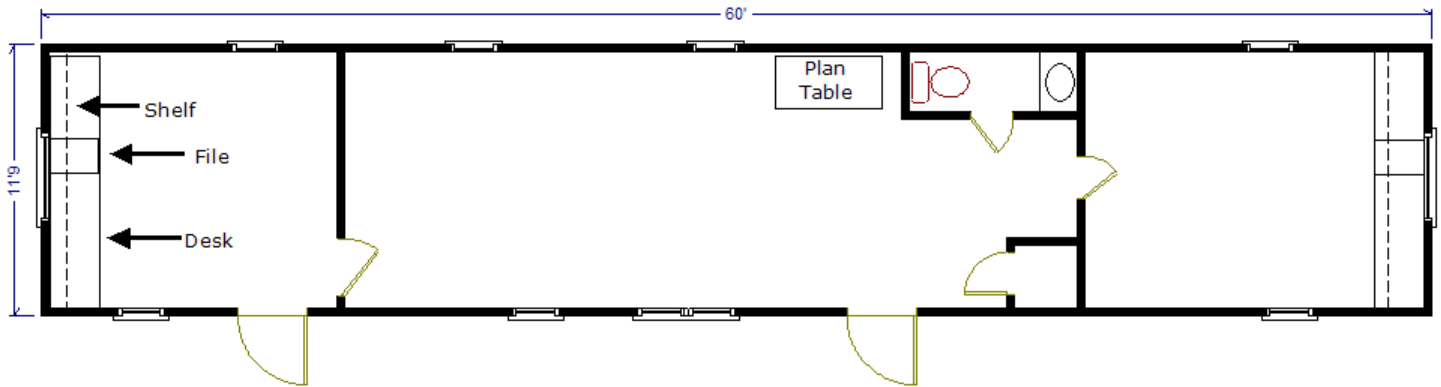

JS1264 OFFICE TRAILER

The Jobsite JS1264 office trailer is a large office trailer with 11'9" x 60' of interior space that is ideal for construction, sales, security offices, temporary classrooms and medical facilities. It is available with an optional bath.

Specifications	JS1264
Width	12'
Length	64'
Box Width	11'9"
Box Length	60'
Square Footage	705 ft ²
Restrooms	optional
Desks	4
Files Cabinets	2
Plan Table	1

Floor Plans

MODEL JS1264

*Note – Features, specifications and floor plans for reference only and subject to change, please contact office for current inventory