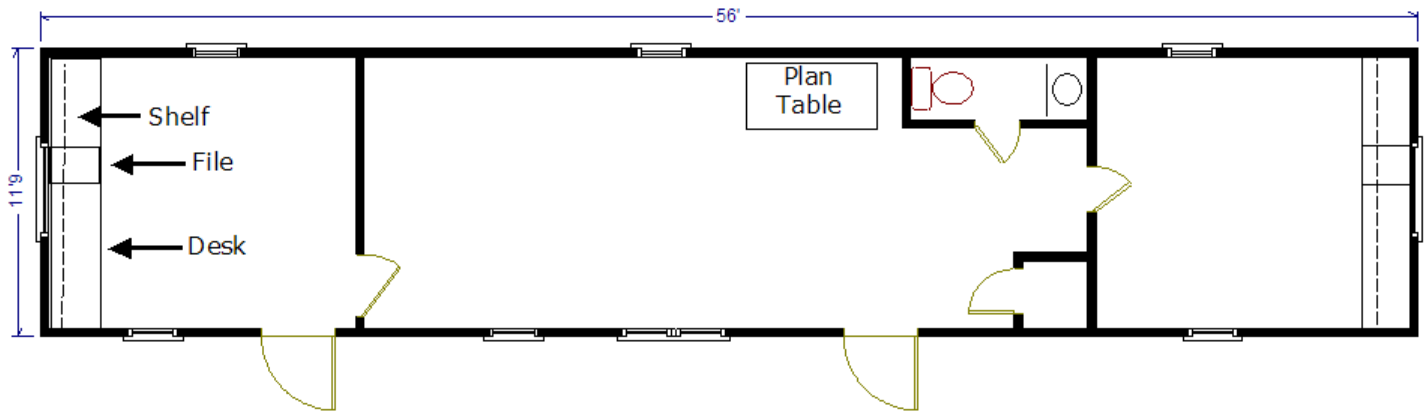

JS1260 OFFICE TRAILER

The Jobsite JS1260 office trailer is a large office trailer with 11'9" x 56' of interior space that is ideal for construction, sales, security offices, temporary classrooms and medical facilities. It is available with an optional bath.

Specifications	JS1260
Width	12'
Length	60'
Box Width	11'9"
Box Length	56'
Square Footage	658 ft ²
Restrooms	optional
Desks	4
Files Cabinets	2
Plan Table	1

Floor Plans

MODEL JS1260

*Note – Features, specifications and floor plans for reference only and subject to change, please contact office for current inventory