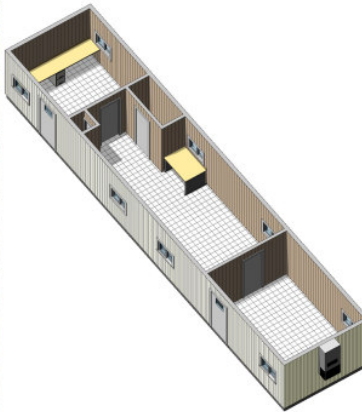

JS1260 OFFICE TRAILER

The Jobsite JS1260 office trailer is a large office trailer with 11'9" x 56' of interior space that is ideal for construction, sales, security offices, temporary classrooms and medical facilities. It is available with an optional bath.

Features, Options and Specifications,

The following tables list standard features, options and specifications available on the JS1260 office trailer. Further customization of Jobsite's trailers can be provided as well.

Specifications	JS1260
Width	12'
Length	60'
Box Width	11'9"
Box Length	56'
Square Footage	658 ft ²
Restrooms	optional
Desks	4
Files Cabinets	2
Plan Table	1

Floor Plans

MODEL JS1260

*Note – Features, specifications and floor plans for reference only and subject to change, please contact office for current inventory