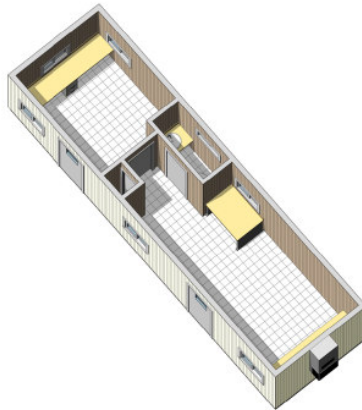

## JS1040 OFFICE TRAILER

The Jobsite JS1040 office trailer is a mid-size office trailer with 9'9" x 36' of interior space that is ideal for construction, sales and security offices. It is available with an optional bath.

Features
Aluminum Siding
Tile Floors
Wood Paneling
Overhead Fluorescent Lighting
Electrical Panel – 60 Amp 220 V Single Phase
Receptacles Throughout
Horizontal Slider Windows
Locking Door
Built-in Planning Table
Baseboard Heat
Wall Mounted Air Conditioning
Two Drawer File Cabinet

Specifications	JS1040
Width	10'
Length	40'
Box Width	9'9"
Box Length	36'
Square Footage	351 ft <sup>2</sup>
Restrooms	optional
Desks	4
Files Cabinets	2
Plan Table	1