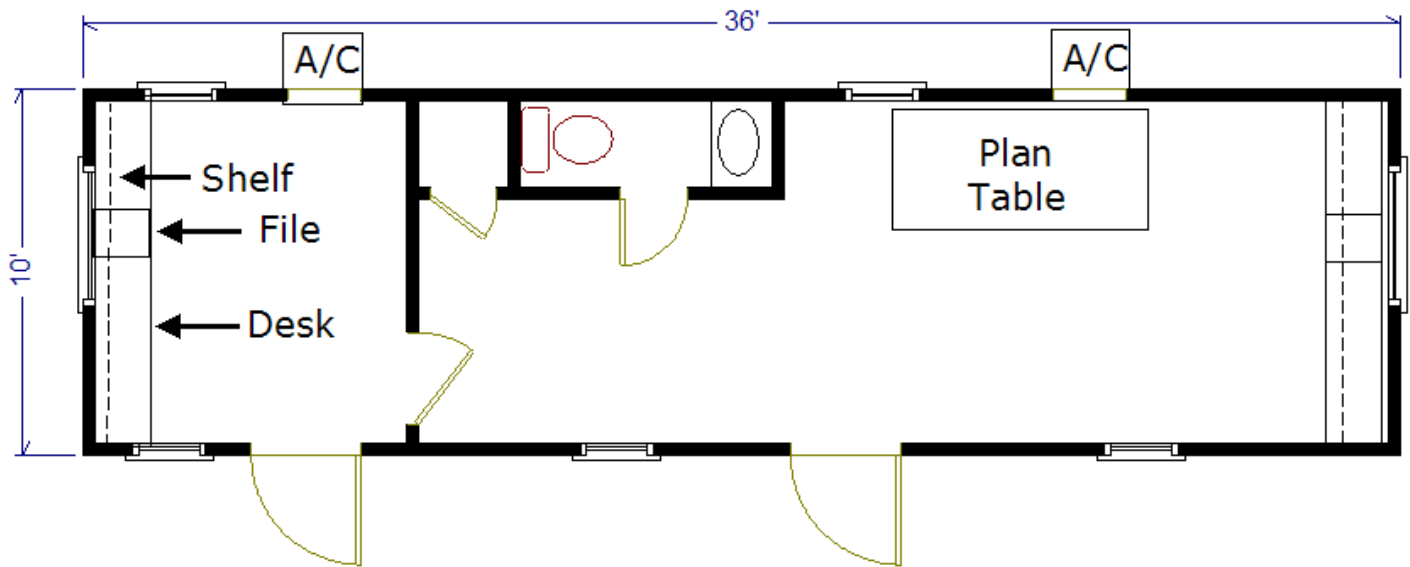

## JS1040 OFFICE TRAILER

The Jobsite JS1040 office trailer is a mid-size office trailer with 9'9" x 36' of interior space that is ideal for construction, sales and security offices. It is available with an optional bath.

Specifications	JS1040
Width	10'
Length	40'
Box Width	9'9"
Box Length	36'
Square Footage	351 ft <sup>2</sup>
Restrooms	optional
Desks	4
Files Cabinets	2
Plan Table	1

### Floor Plans