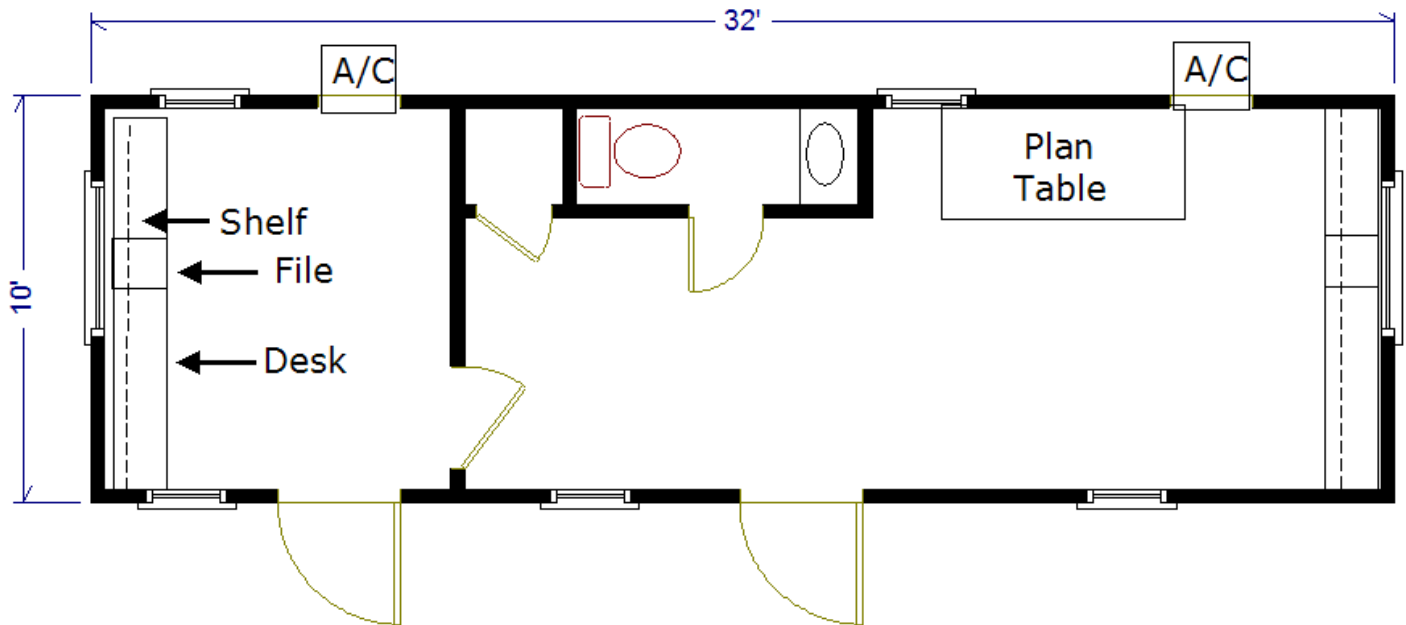

JS1036 OFFICE TRAILER

The Jobsite JS1036 office trailer is a mid-size office trailer with 9'9" x 32' of interior space that is ideal for construction, sales and security offices. It is available with an optional bath.

Features
Aluminum Siding
Tile Floors
Wood Paneling
Overhead Fluorescent Lighting
Electrical Panel – 60 Amp 220 V Single Phase
Receptacles Throughout
Horizontal Slider Windows
Locking Door
Built-in Planning Table
Baseboard Heat
Wall Mounted Air Conditioning
Two Drawer File Cabinet

Specifications	JS1036
Width	10'
Length	36'
Box Width	9'9"
Box Length	32'
Square Footage	312 ft ²
Restrooms	optional
Desks	4
Files Cabinets	2
Plan Table	1

Floor Plans

MODEL JS1036

*Note – Features, specifications and floor plans for reference only and subject to change, please contact office for current inventory