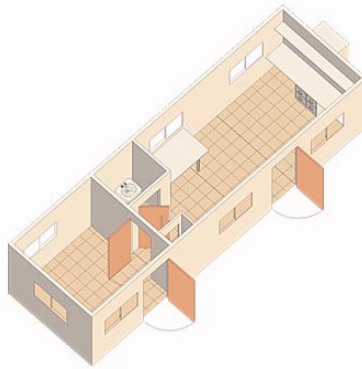

JS1036 OFFICE TRAILER

The Jobsite JS1036 office trailer is a mid-size office trailer with 9'9" x 32' of interior space that is ideal for construction, sales and security offices. It is available with an optional bath.

Features
Aluminum Siding
Tile Floors
Wood Paneling
Overhead Fluorescent Lighting
Electrical Panel – 60 Amp 220 V Single Phase
Receptacles Throughout
Horizontal Slider Windows
Locking Door
Built-in Planning Table
Baseboard Heat
Wall Mounted Air Conditioning
Two Drawer File Cabinet

Specifications	JS1036
Width	10'
Length	36'
Box Width	9'9"
Box Length	32'
Square Footage	312 ft ²
Restrooms	optional
Desks	4
Files Cabinets	2
Plan Table	1

Floor Plans

MODEL JS1036

*Note – Features, specifications and floor plans for reference only and subject to change, please contact office for current inventory