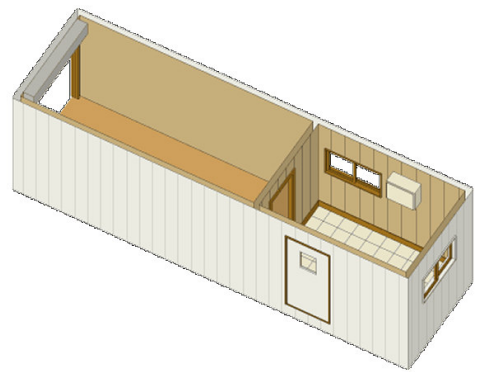

JS0832C OFFICE TRAILER

The Jobsite JS0832C office trailer is a small office trailer with 8' x 28' of interior and a rollup garage style door and is ideal for a small office and equipment or small vehicle storage. A standard unit is also available with or without bath (refer to JS0832).

Features, Options and Specifications,

The following tables list standard features, options and specifications available on the JS0832C office trailer. Further customization of Jobsite's trailers can be provided as well.

Specifications	JS0832C
Width	8'
Length	32'
Box Width	8'
Box Length	28'
Square Footage	224 ft ²
Restrooms	0
Desks	2
Files Cabinets	1
Plan Table	1

Floor Plans

MODEL JS0832C

*Note – Features, specifications and floor plans for reference only and subject to change, please contact office for current inventory