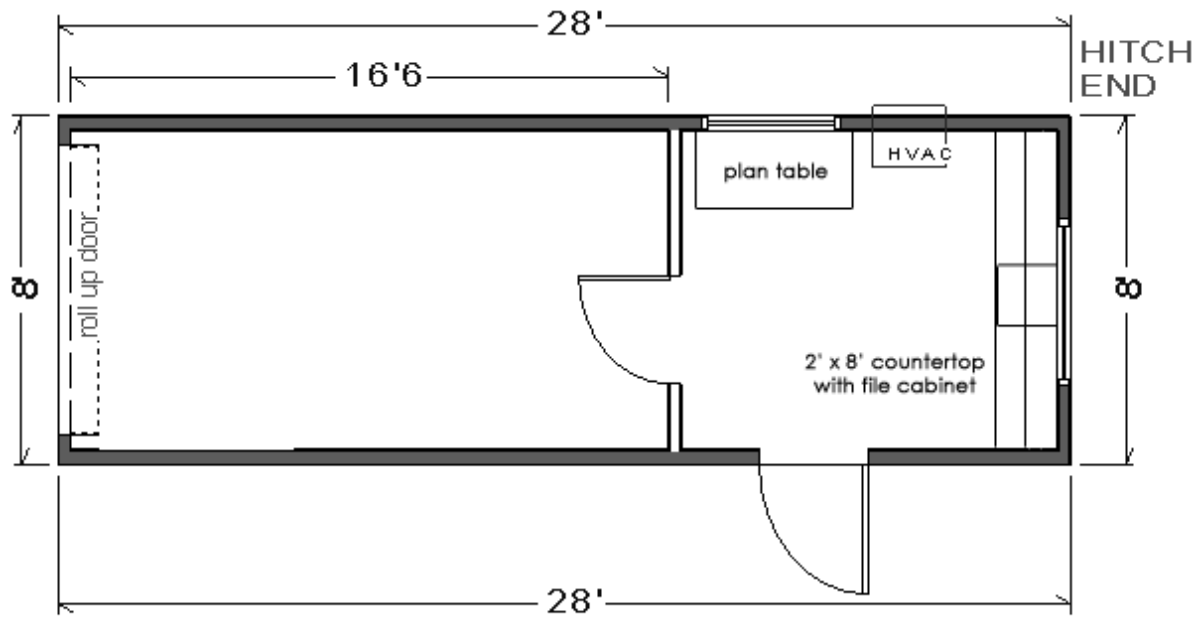

JS0832C OFFICE TRAILER

The Jobsite JS0832C office trailer is a small office trailer with 8' x 28' of interior and a rollup garage style door and is ideal for a small office and equipment or small vehicle storage. A standard unit is also available with or without bath (refer to JS0832).

Specifications	JS0832C
Width	8'
Length	32'
Box Width	8'
Box Length	28'
Square Footage	224 ft ²
Restrooms	0
Desks	2
Files Cabinets	1
Plan Table	1

Floor Plans

MODEL JS0832C

*Note – Features, specifications and floor plans for reference only and subject to change, please contact office for current inventory