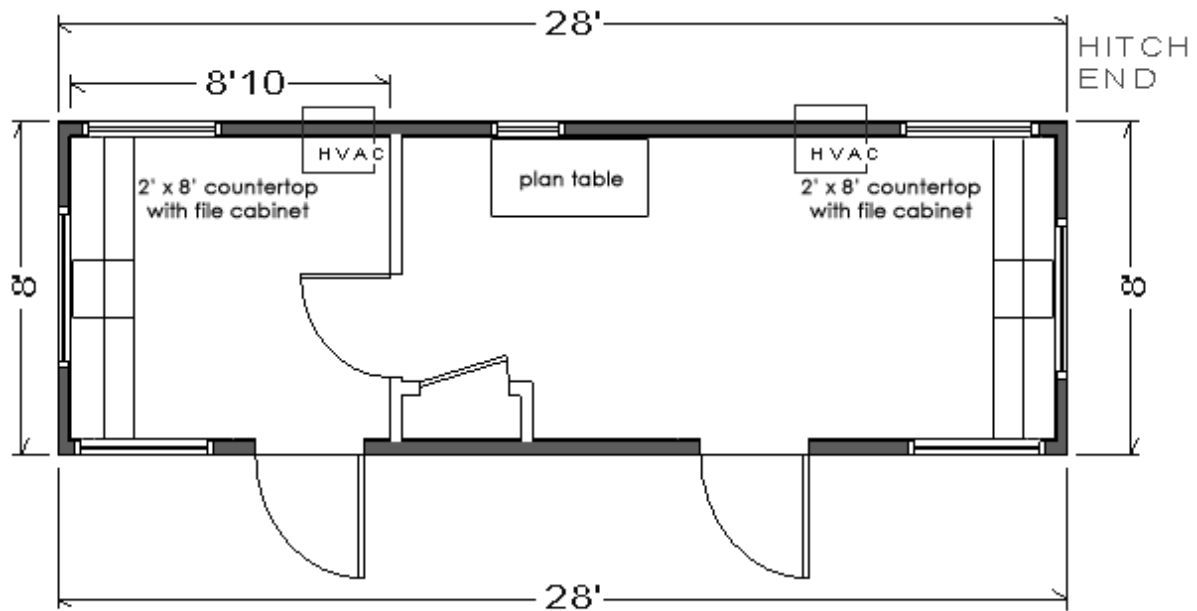

JS0832 OFFICE TRAILER

The Jobsite JS0832 office trailer is a small office trailer with 8' x 28' of interior space that is ideal for small construction, sales and security offices. It is available with an optional bath. A combo unit is also available with rollup door (refer to JS0832C).

Features
Aluminum Siding
Tile Floors
Wood Paneling
Overhead Fluorescent Lighting
Electrical Panel – 60 Amp 220 V Single Phase
Receptacles Throughout
Horizontal Slider Windows
Locking Door
Built-in Planning Table
Baseboard Heat
Wall Mounted Air Conditioning
Two Drawer File Cabinet

Specifications	JS0832
Width	8'
Length	32'
Box Width	8'
Box Length	28'
Square Footage	224 ft ²
Restrooms	optional
Desks	4
Files Cabinets	2
Plan Table	1

Floor Plans

MODEL JS0832

MODEL JS0832 w/BATH

*Note – Features, specifications and floor plans for reference only and subject to change, please contact office for current inventory