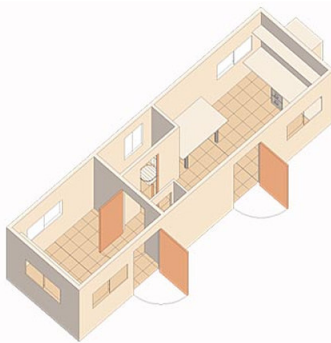

JS0832 OFFICE TRAILER

The Jobsite JS0832 office trailer is a small office trailer with 8' x 28' of interior space that is ideal for small construction, sales and security offices. It is available with an optional bath. A combo unit is also available with rollup door (refer to JS0832C).

Features
Aluminum Siding
Tile Floors
Wood Paneling
Overhead Fluorescent Lighting
Electrical Panel – 60 Amp 220 V Single Phase
Receptacles Throughout
Horizontal Slider Windows
Locking Door
Built-in Planning Table
Baseboard Heat
Wall Mounted Air Conditioning
Two Drawer File Cabinet