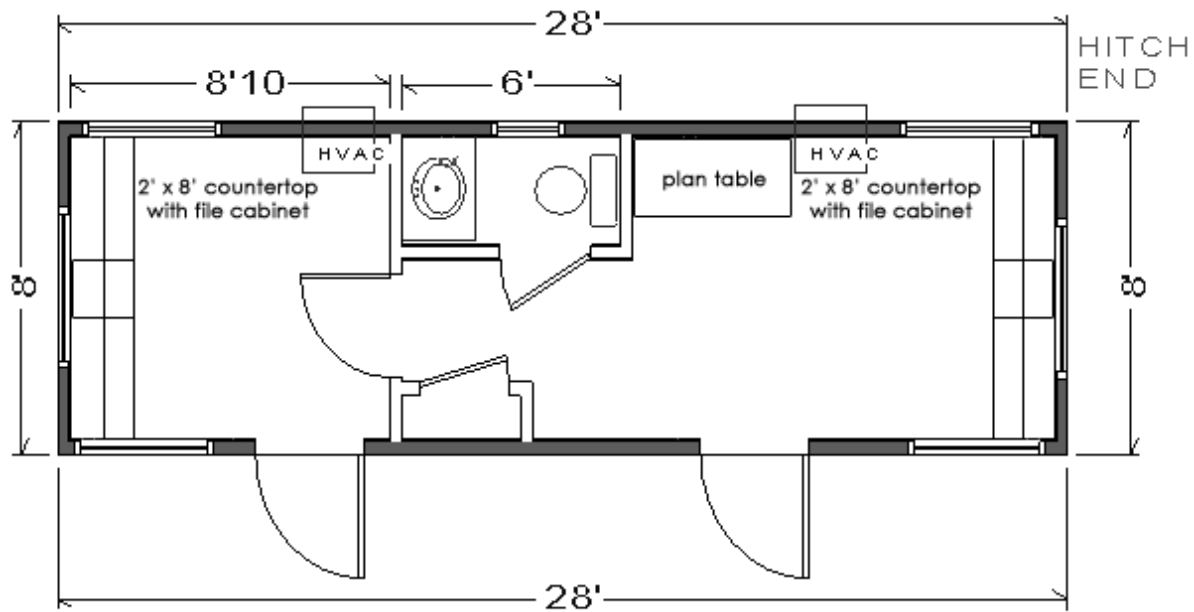

JS0832 OFFICE TRAILER

The Jobsite JS0832 office trailer is a small office trailer with 8' x 28' of interior space that is ideal for small construction, sales and security offices. It is available with an optional bath. A combo unit is also available with rollup door (refer to JS0832C).

Specifications	JS0832
Width	8'
Length	32'
Box Width	8'
Box Length	28'
Square Footage	224 ft ²
Restrooms	optional
Desks	4
Files Cabinets	2
Plan Table	1

Floor Plans

MODEL JS0832

MODEL JS0832 w/BATH

*Note – Features, specifications and floor plans for reference only and subject to change, please contact office for current inventory