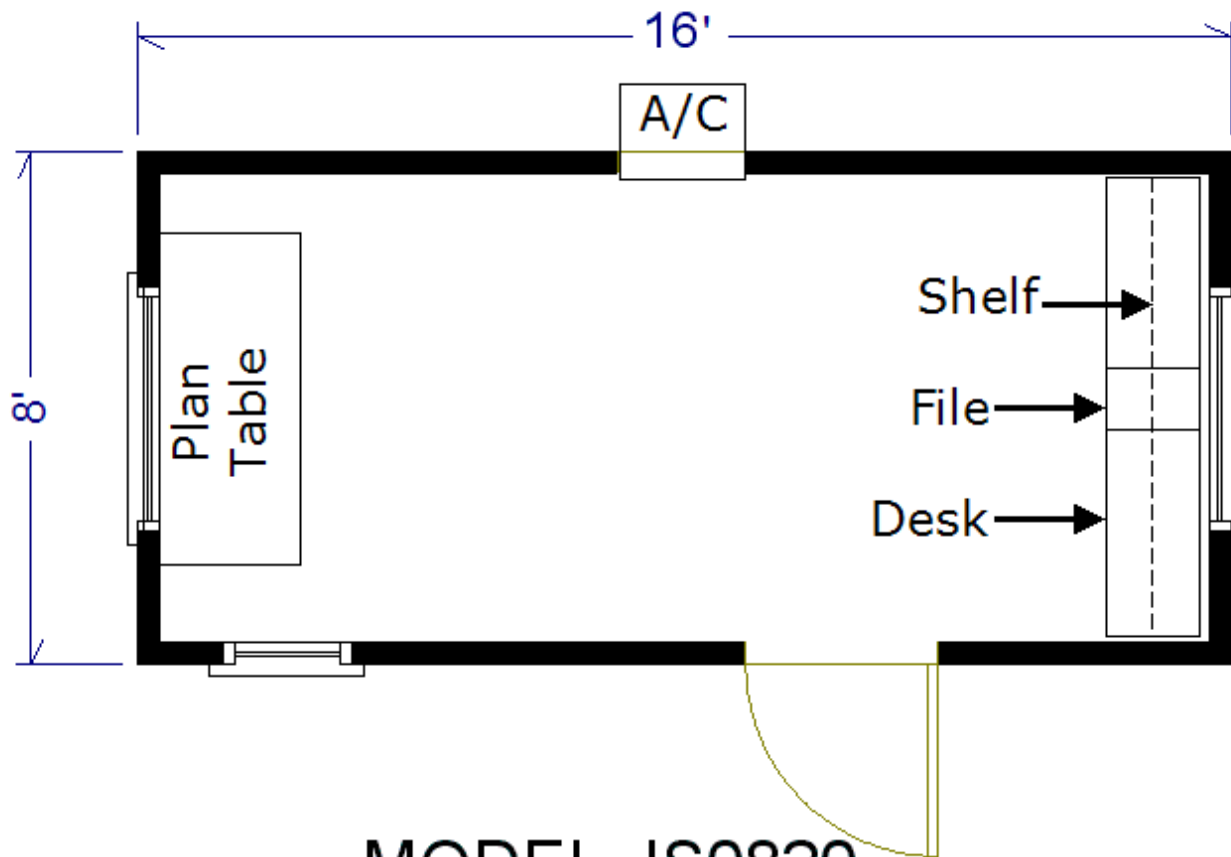

JS0820 OFFICE TRAILER

The Jobsite JS0820 office trailer is a small office trailer with 8' x 16' of interior space that is ideal for small construction, sales and security offices.

Features, Options and Specifications,

The following tables list standard features, options and specifications available on the JS0820 office trailer. Further customization of Jobsite's trailers can be provided as well.

Features
Aluminum Siding
Tile Floors
Wood Paneling
Overhead Fluorescent Lighting
Electrical Panel – 60 Amp 220 V Single Phase
Receptacles Throughout
Horizontal Slider Windows
Locking Door
Built-in Planning Table
Baseboard Heat
Wall Mounted Air Conditioning
Two Drawer File Cabinet

Specifications	JS0820
Width	8'
Length	20'
Box Width	8'
Box Length	16'
Square Footage	128 ft ²
Restrooms	0
Desks	2
Files Cabinets	1
Plan Table	1

Floor Plan

MODEL JS0820

*Note – Features, specifications and floor plans for reference only and subject to change, please contact office for current inventory