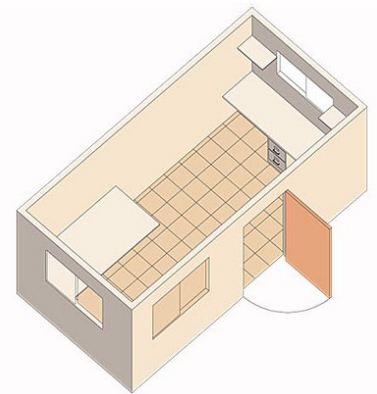

JS0820 OFFICE TRAILER

The Jobsite JS0820 office trailer is a small office trailer with 8' x 16' of interior space that is ideal for small construction, sales and security offices.

Features, Options and Specifications,

The following tables list standard features, options and specifications available on the JS0820 office trailer. Further customization of Jobsite's trailers can be provided as well.

Features
Aluminum Siding
Tile Floors
Wood Paneling
Overhead Fluorescent Lighting
Electrical Panel – 60 Amp 220 V Single Phase
Receptacles Throughout
Horizontal Slider Windows
Locking Door
Built-in Planning Table
Baseboard Heat
Wall Mounted Air Conditioning
Two Drawer File Cabinet

Specifications	JS0820
Width	8'
Length	20'
Box Width	8'
Box Length	16'
Square Footage	128 ft ²
Restrooms	0
Desks	2
Files Cabinets	1
Plan Table	1

Floor Plan

MODEL JS0820

*Note – Features, specifications and floor plans for reference only and subject to change, please contact office for current inventory